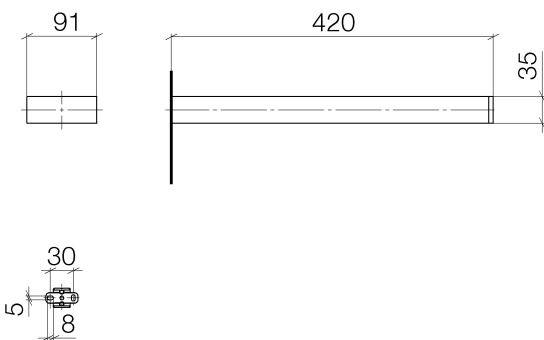

Bathtub - MEM

Towel bar two-piece fixed - polished chrome

Article number: 83 210 780-00

- Width 3-1/2"
- Height 1-3/8"
- 16-1/2" Projection

polished chrome

Dimensional drawing

All dimensions in mm / inch = mm x 0,0394

Bathtub - MEM

Towel bar two-piece fixed - polished chrome

Article number: 83 210 780-00

Bathtub - MEM
Towel bar two-piece fixed - polished chrome
Article number: 83 210 780-00

Other surface finishes

platinum matte
83 210 780-06